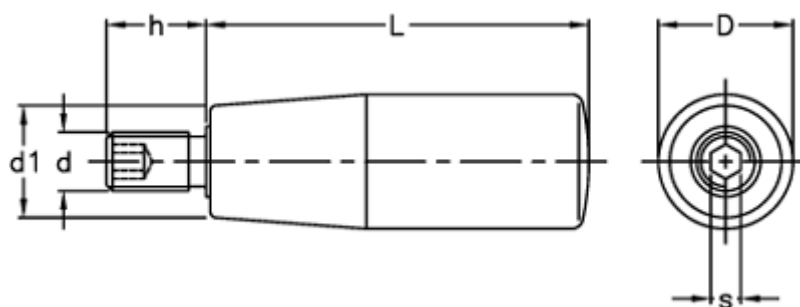

# Data Sheet

Article number: 2304023001

Description: E+G Revolving handle  
I.301/28+x-M6

## Measures

---

D	=	14
d1	=	11
d 6g	=	M6
h	=	10
L	=	28
s	=	3